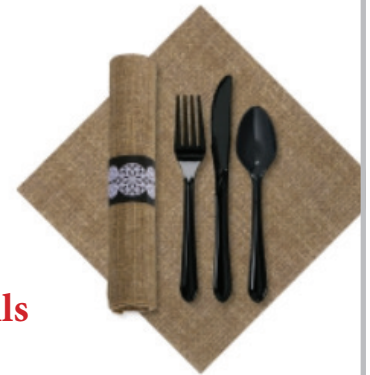

Offer place settings to go for total convenience. . . and added sales dollars.

Contact your Gordon Food Service CDS for complete listing.