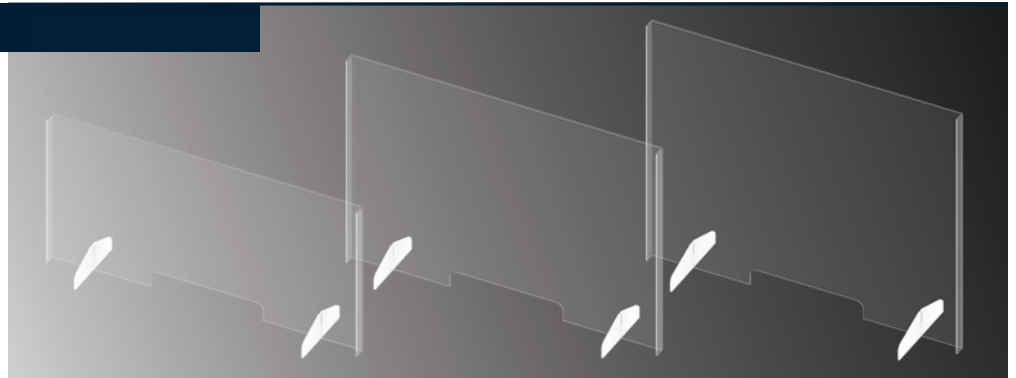

### Indoor/Outdoor Social Distancing Floor Decals

14" diameter

14" x 14"

14" x 14"

Ready to apply. Easy on-easy off. Non-slip surface. Works on most clean, dry floor surfaces including: concrete, asphalt, carpet, tile, laminate and wood. Order any of the three pre-designed layouts shown here or submit your art file for a customized message.

### Clear Acrylic Sneeze Guards

These freestanding clear plastic barriers help maintain social distance and physical separation to help protect your employees and customers.

- Available in 3 standard sizes
- Made of 1/8" thick clear acrylic
- White PVC feet
- Available with or without slots